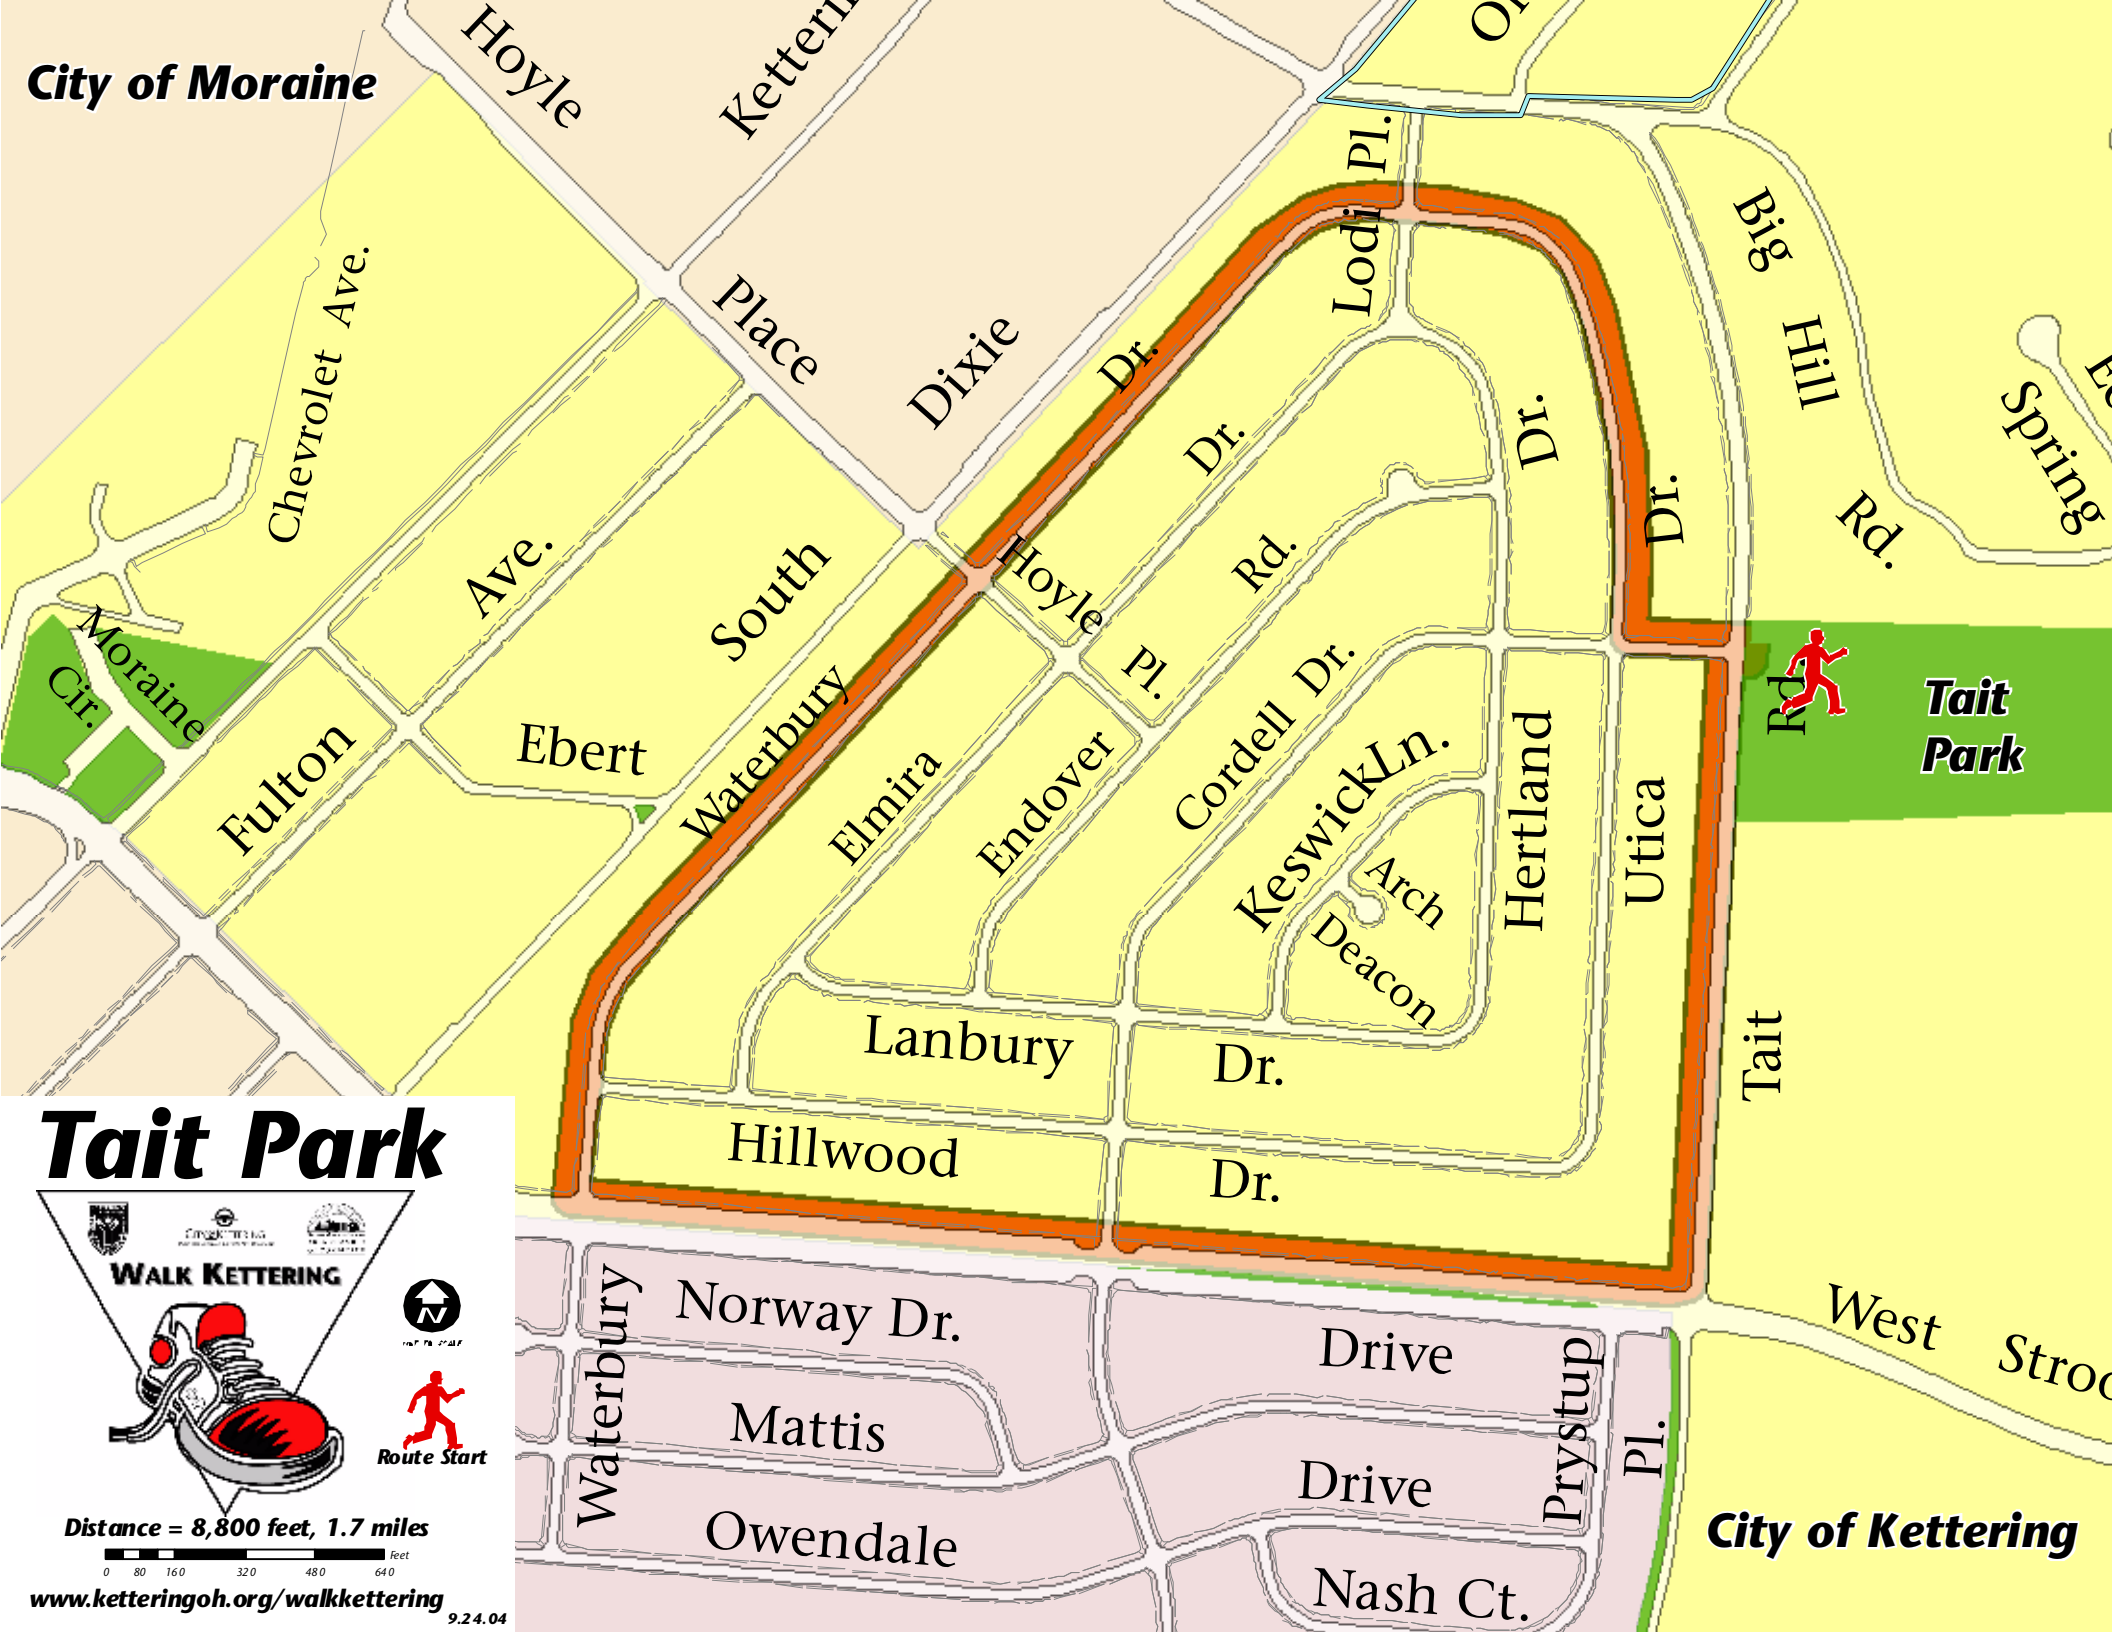

**City of Moraine**

**Tait Park**

**WALK KETTERING**

Route Start

Distance = 8,800 feet, 1.7 miles

**City of Kettering**